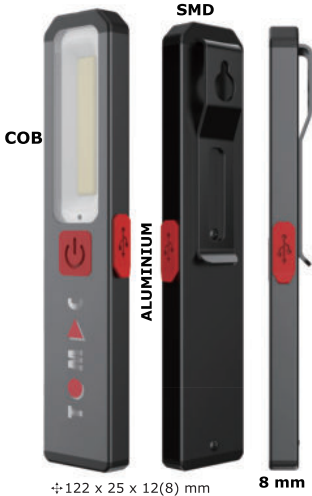

TOMAC

Akku-LED-Inspektionsleuchte Lampe LED d'inspection rechargeable

 2.5 W 200 lm	 1.2 W 100 lm
 2 h	 2.5 h / 200 lm 3.5 h / 100 lm 10 h / 20 lm 2.5 h / 200 lm SMD
 0.5 m USB Type C	 Optional USB 5V1A Art.TC0508EC